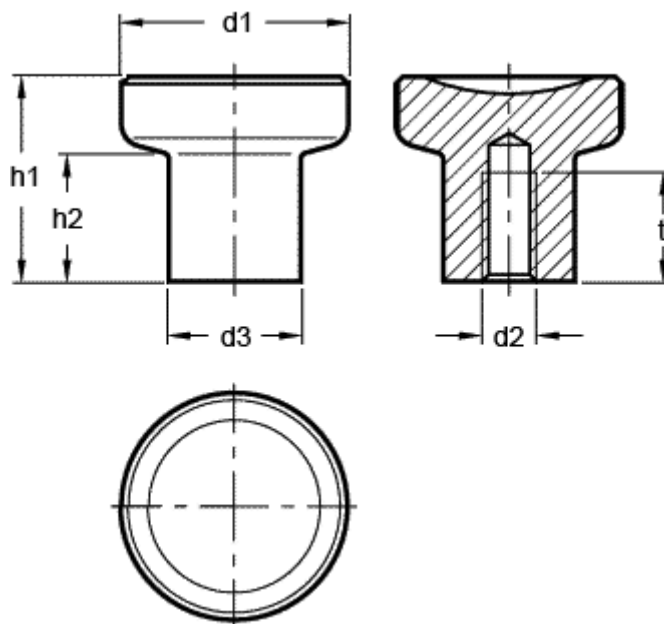

Article number: 20676525M6A

Description: E+G Knob, st. steel GN 676.5-25-M6-A

Measures

d1	= 25
d2	= M6
d3	= 14.5
h1	= 22.5
h2	= 14.0
t min	= 12